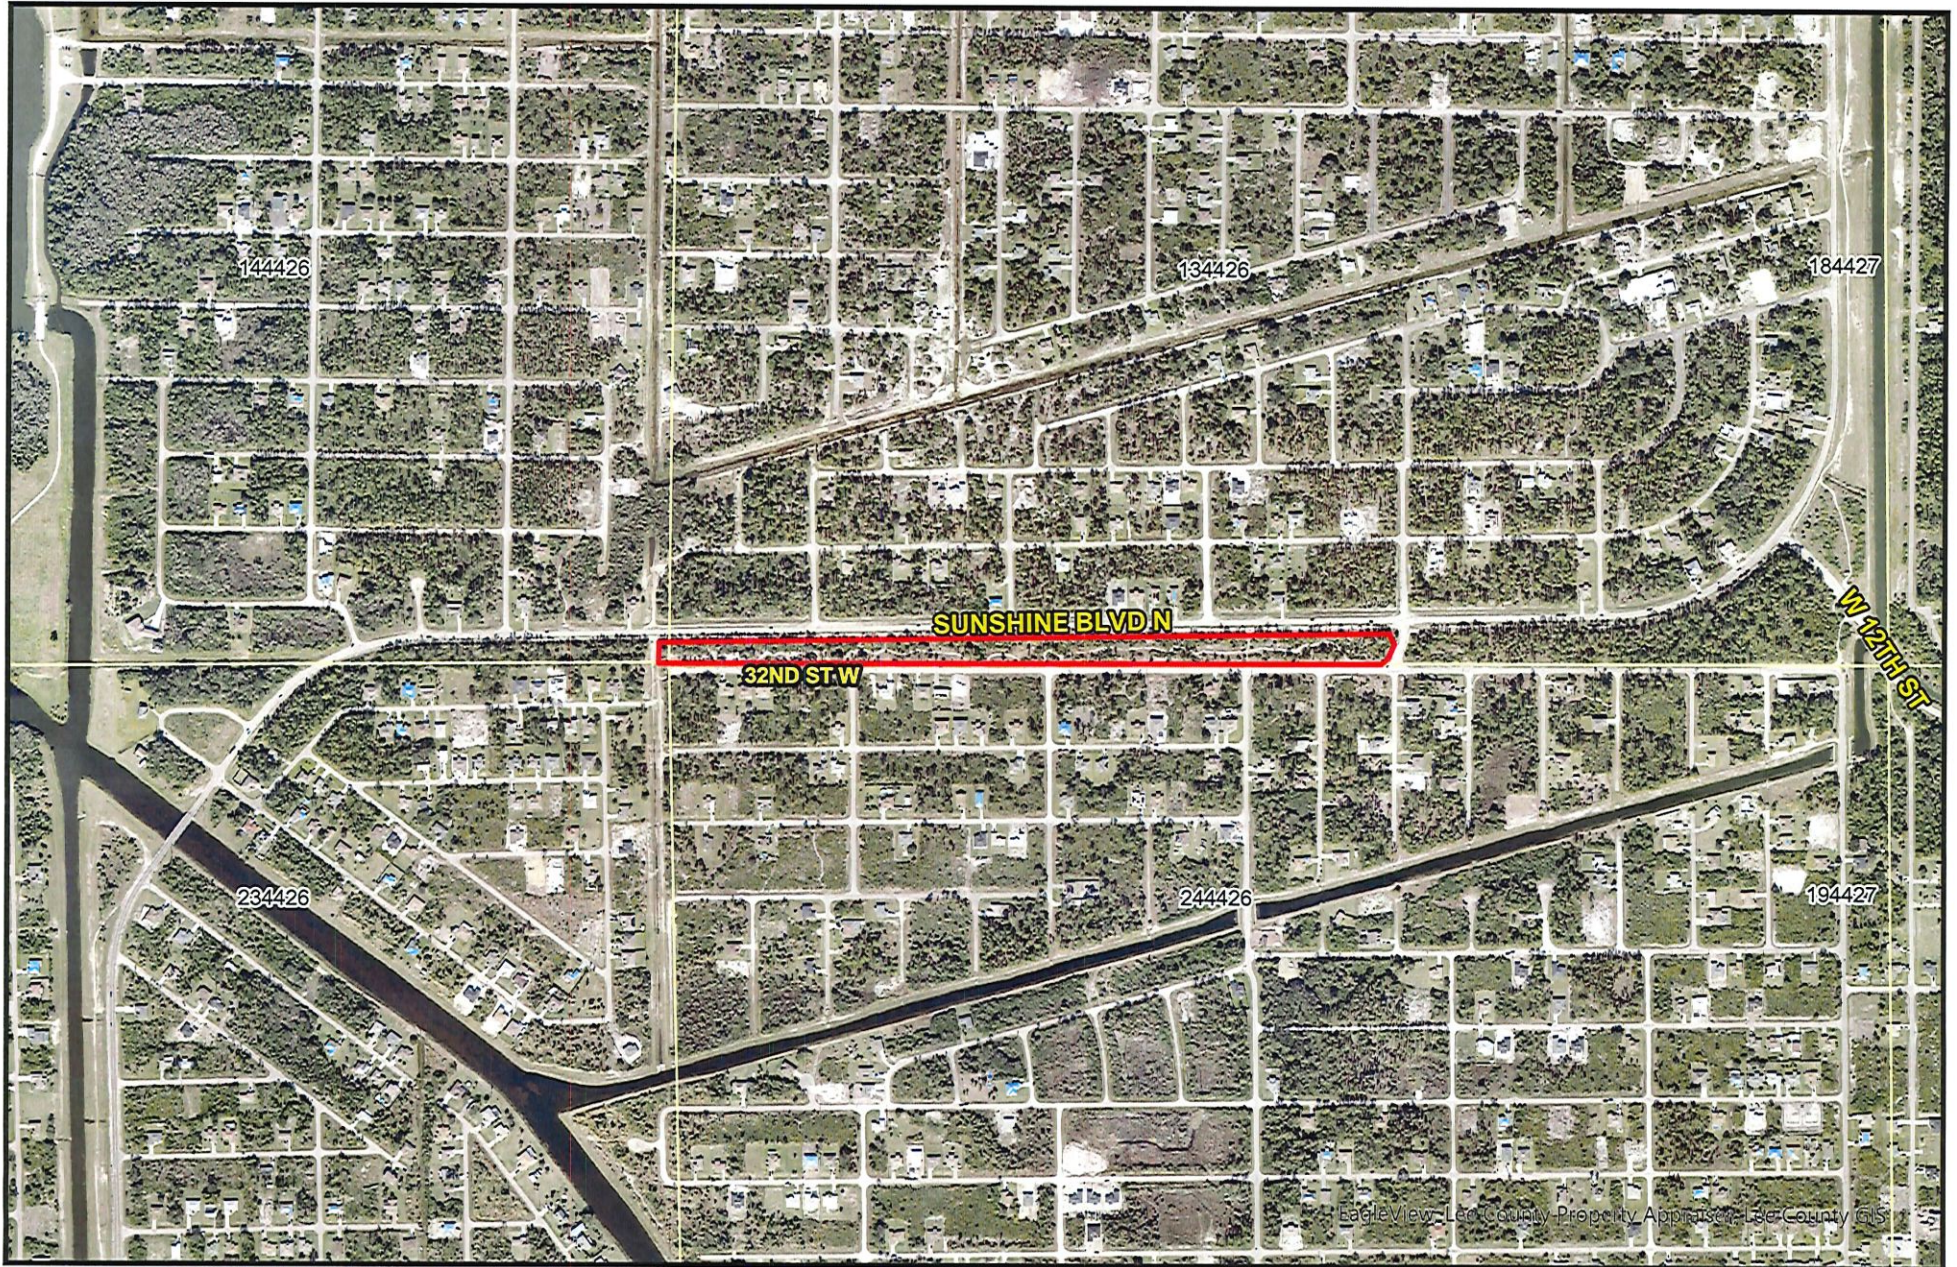

# Sunshine Blvd N - Future Roadway Expansion +/- 8.77 Acre Parcel in Lehigh Acres

Department of County Lands

10

Miles

 **Subject Location**

N

March 2024

EagleView Lee County Property Appraiser Lee County GIS

Subject

**Sunshine Blvd N - Future Roadway Expansion  
+/- 8.77 Acre Parcel in Lehigh Acres**

DATE MARCH 2024	PROJECT	S-T-R 13-44-26	SCALE NTS	SHEET 1 of 1
--------------------	---------	-------------------	--------------	-----------------

Map provided by Lee County Property Appraiser, Lee County GIS

Subject

**Sunshine Blvd N - Future Roadway Expansion  
+/- 8.77 Acre Parcel in Lehigh Acres**

DATE	PROJECT	S-T-R	SCALE	SHEET
MARCH 2024		13-44-26	NTS	1 of 1