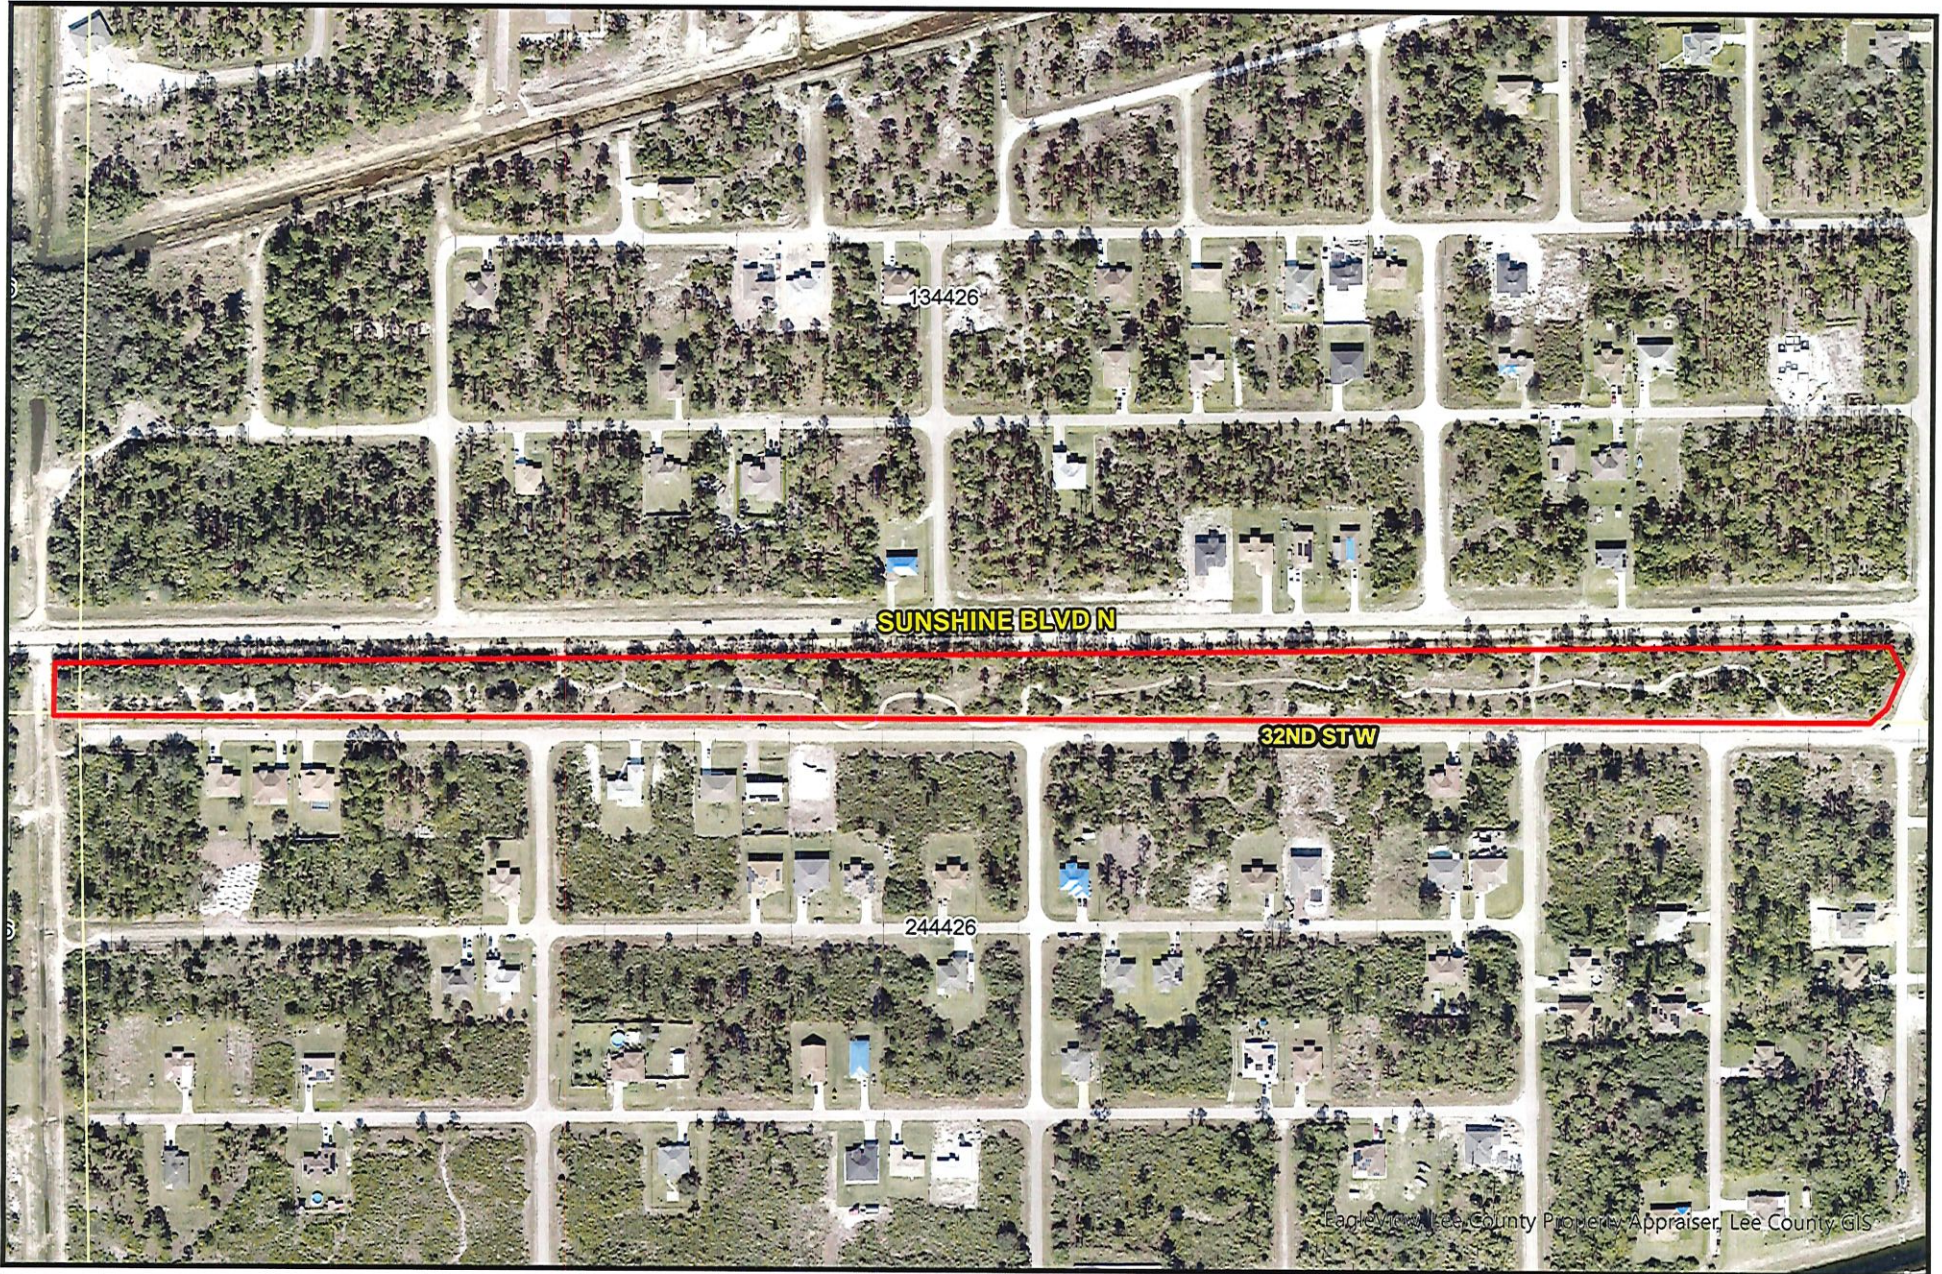

# Sunshine Blvd N - Future Roadway Expansion +/- 8.77 Acre Parcel in Lehigh Acres

Department of County Lands

10

Miles

 **Subject Location**

N

March 2024

EagleView Lee County Property Appraiser Lee County GIS

Subject

**Sunshine Blvd N - Future Roadway Expansion  
+/- 8.77 Acre Parcel in Lehigh Acres**

DATE MARCH 2024	PROJECT	S-T-R 13-44-26	SCALE NTS	SHEET 1 of 1
--------------------	---------	-------------------	--------------	-----------------

Map provided by Lee County Property Appraiser, Lee County GIS

Subject

**Sunshine Blvd N - Future Roadway Expansion  
+/- 8.77 Acre Parcel in Lehigh Acres**

DATE	PROJECT	S-T-R	SCALE	SHEET
MARCH 2024		13-44-26	NTS	1 of 1