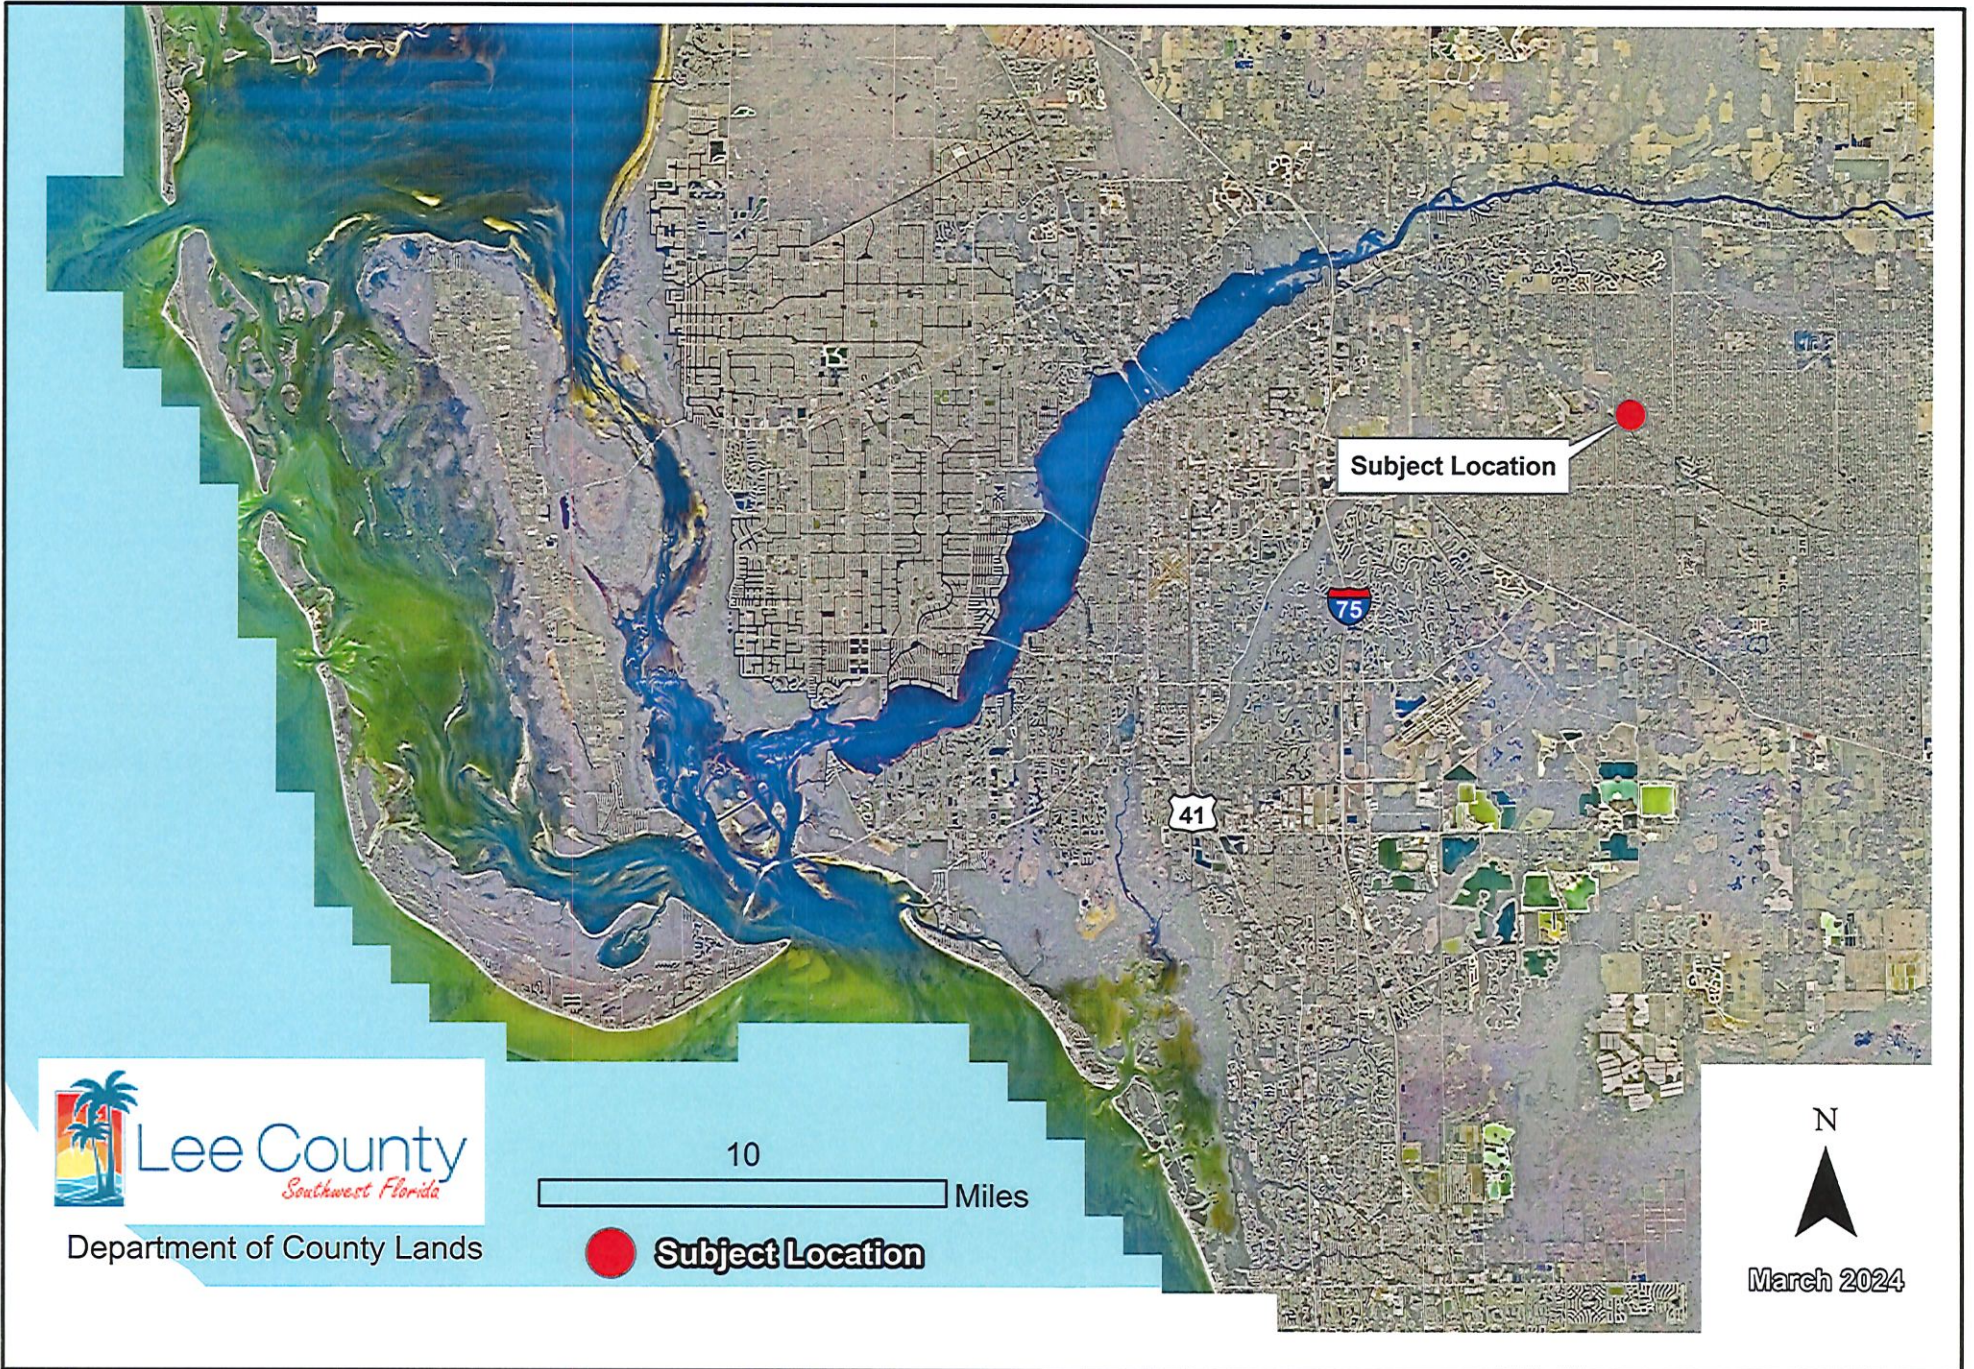

# Sunshine Blvd N - Future Roadway Expansion +/- 8.77 Acre Parcel in Lehigh Acres

Department of County Lands

10

Miles

 **Subject Location**

N

March 2024

EagleView Lee County Property Appraiser Lee County GIS

Subject

**Sunshine Blvd N - Future Roadway Expansion  
+/- 8.77 Acre Parcel in Lehigh Acres**

DATE MARCH 2024	PROJECT	S-T-R 13-44-26	SCALE NTS	SHEET 1 of 1
--------------------	---------	-------------------	--------------	-----------------

Map provided by Lee County Property Appraiser, Lee County GIS

Subject

**Sunshine Blvd N - Future Roadway Expansion  
+/- 8.77 Acre Parcel in Lehigh Acres**

DATE	PROJECT	S-T-R	SCALE	SHEET
MARCH 2024		13-44-26	NTS	1 of 1