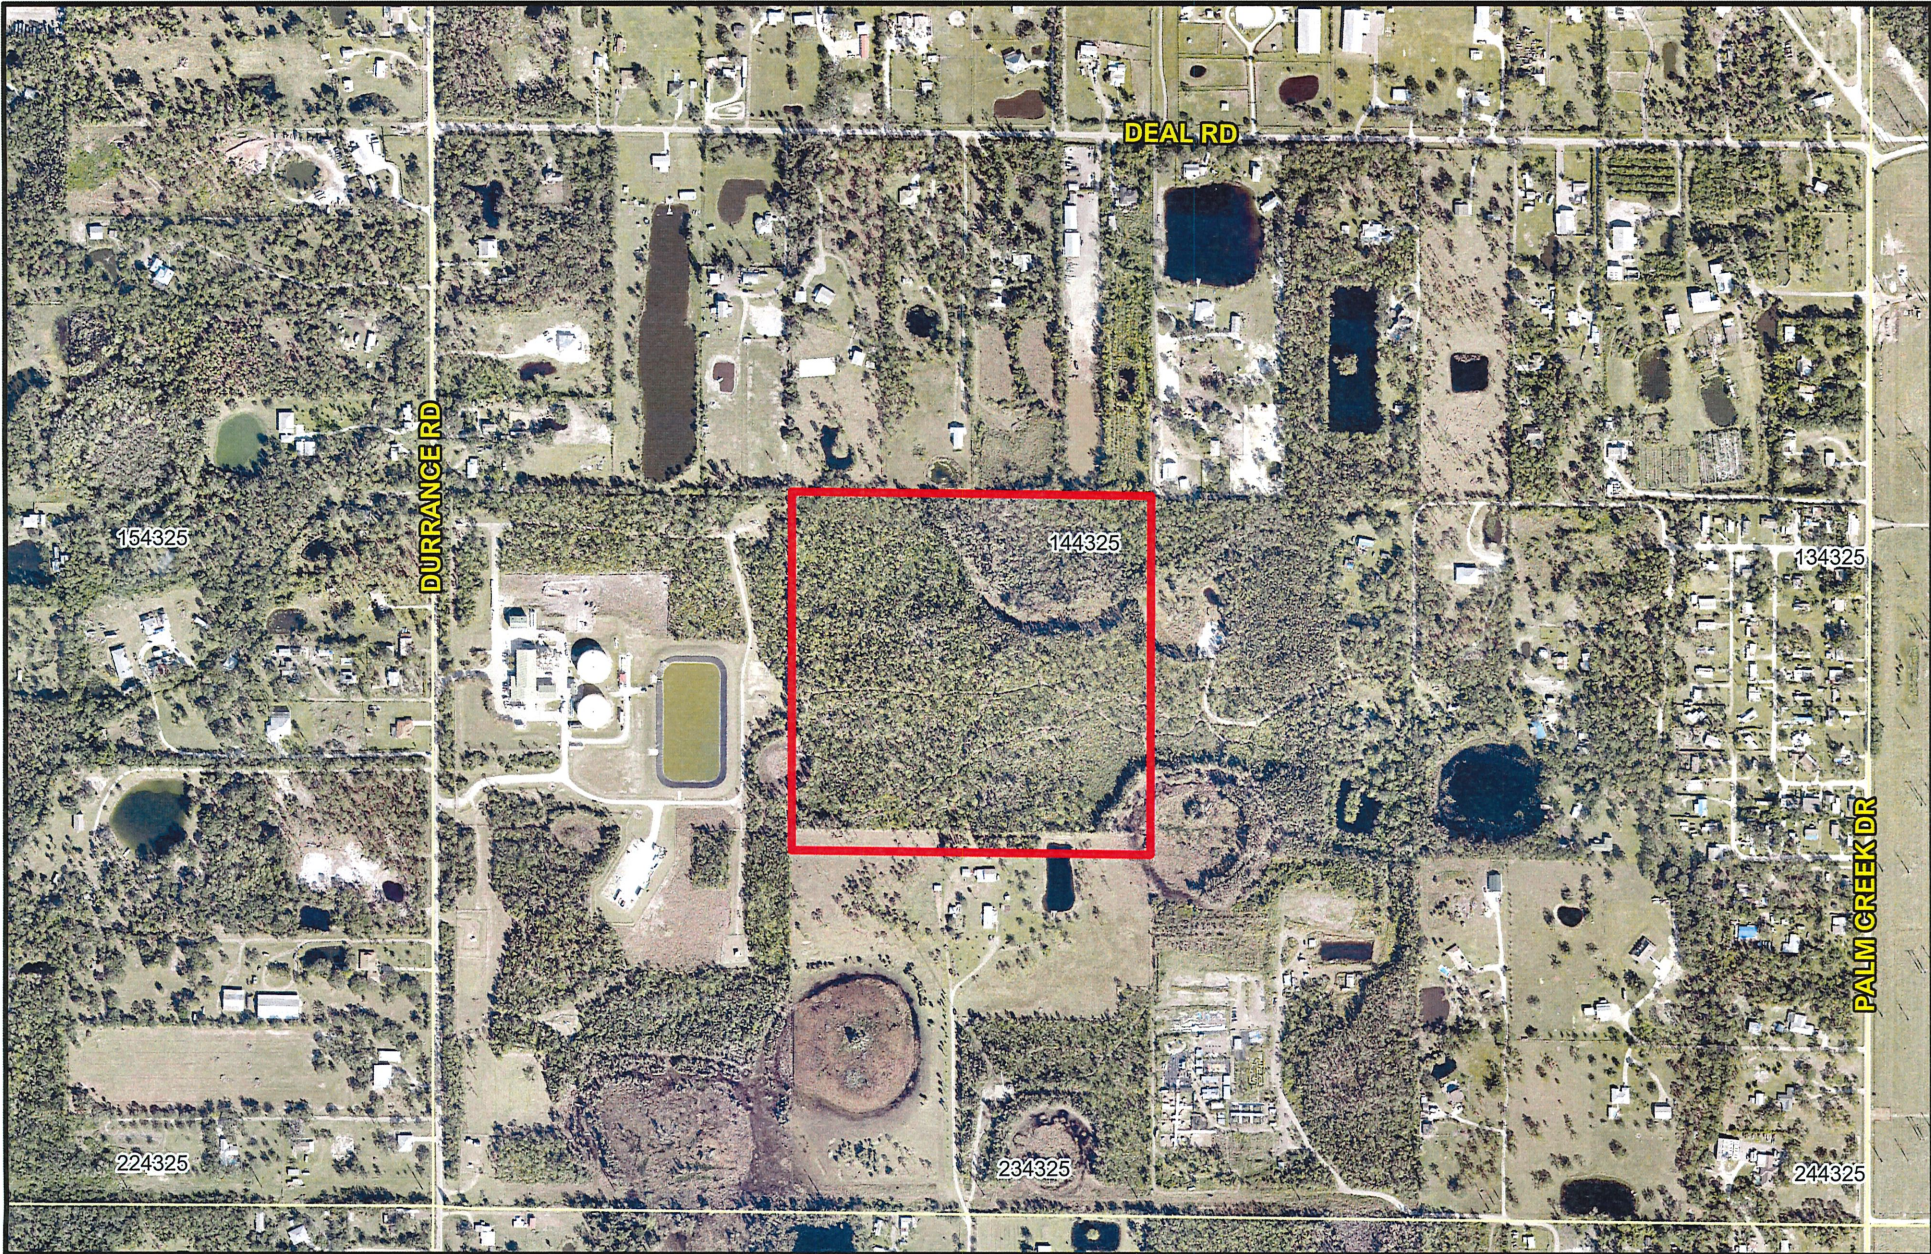

North Lee County Water Treatment Plant

Subject

North Lee County Water Treatment Plant

DATE	PROJECT	S-T-R	SCALE	SHEET
November 2023		14-43-25	NTS	1 of 1

144325

Subject

North Lee County Water Treatment Plant

DATE	PROJECT	S-T-R	SCALE	SHEET
November 2023		14-43-25	NTS	1 of 1