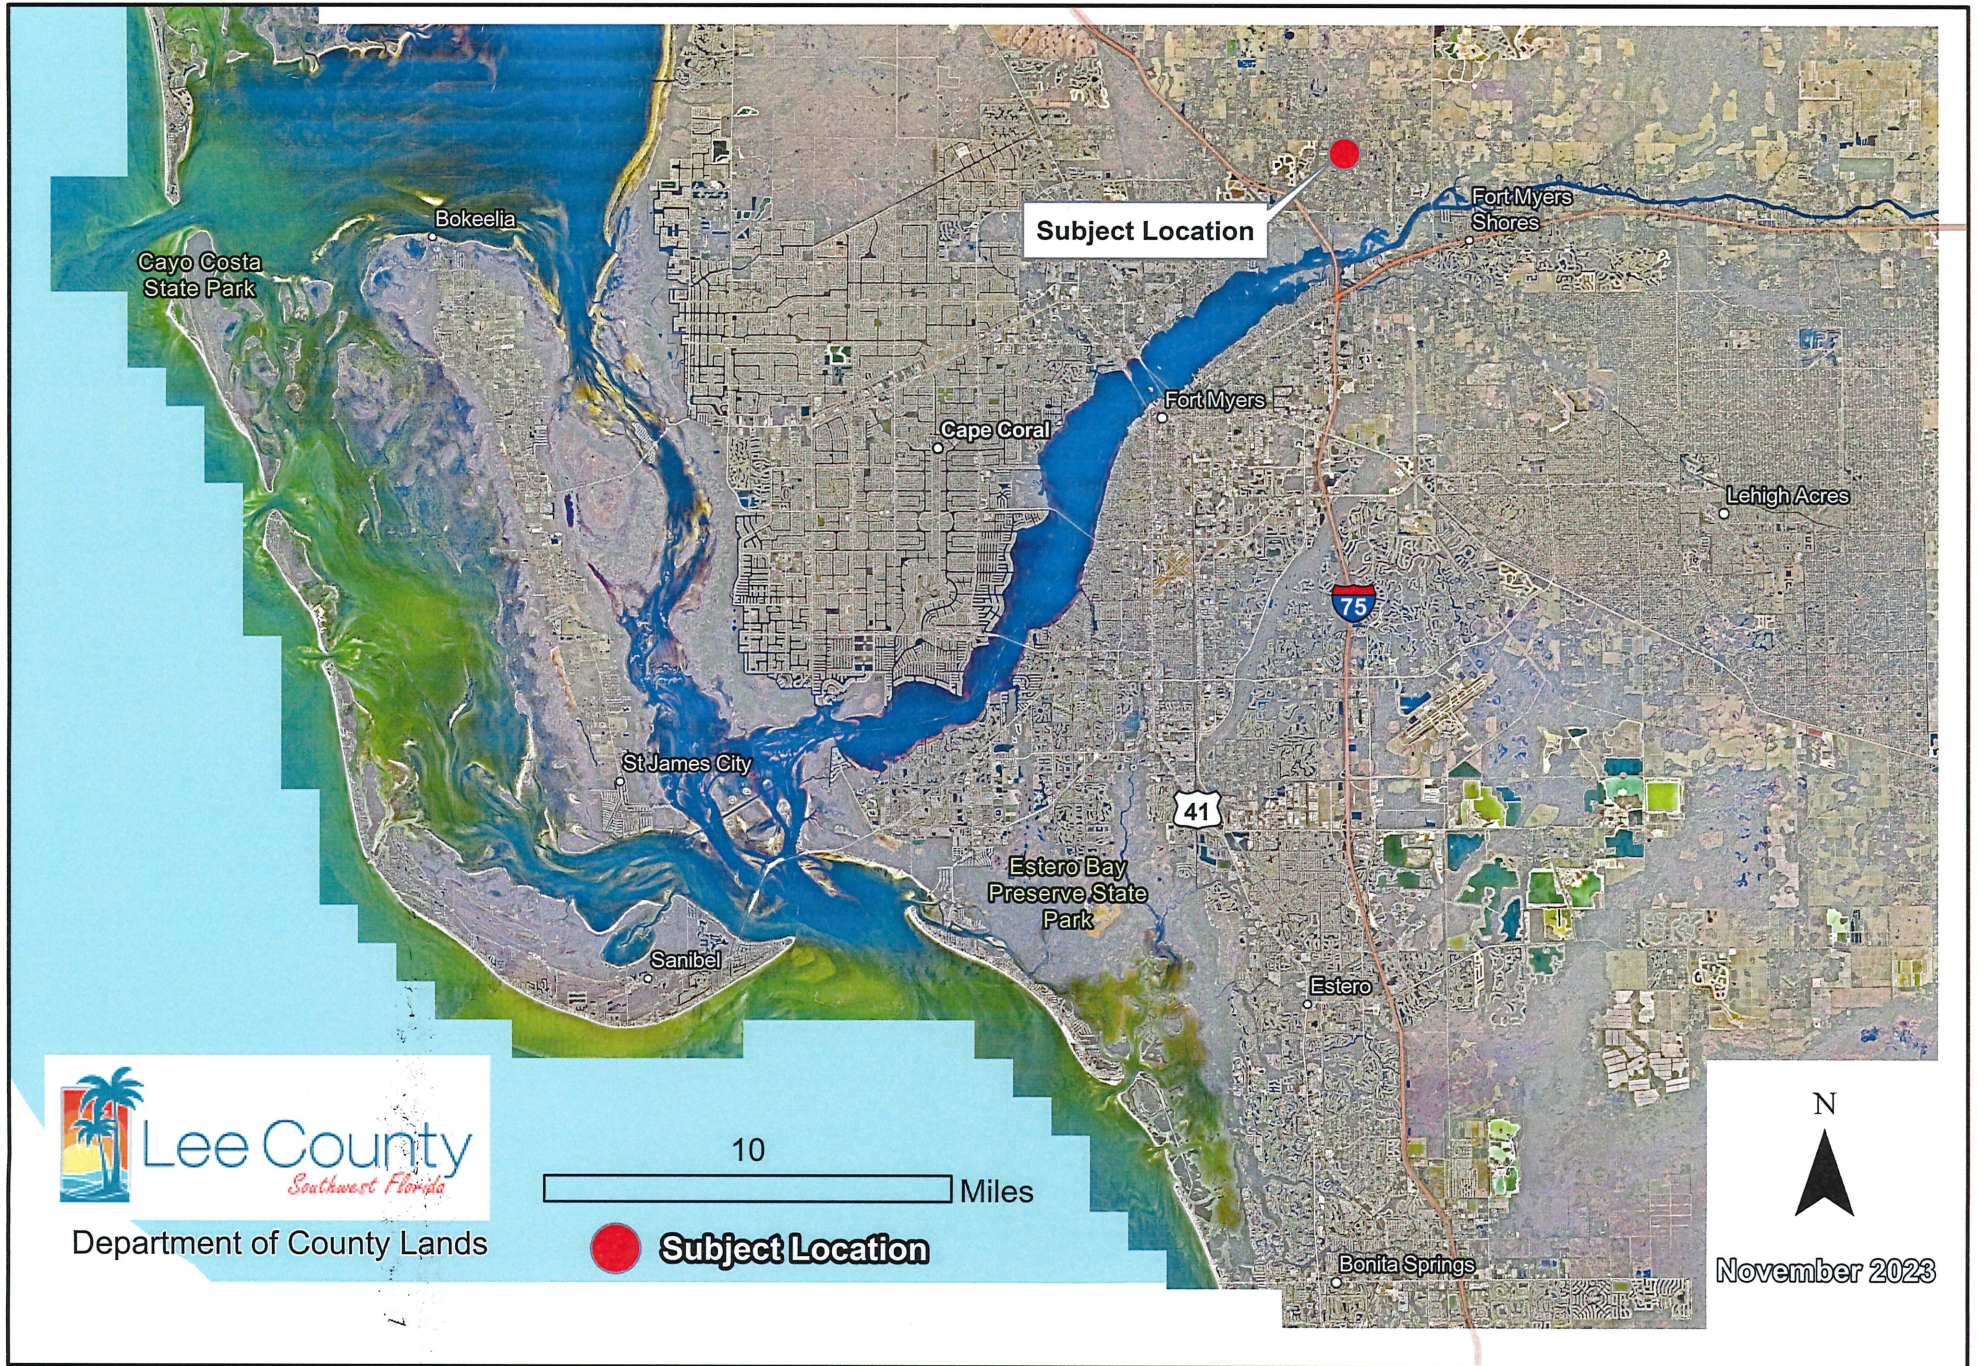

North Lee County Water Treatment Plant

Subject

North Lee County Water Treatment Plant

DATE	PROJECT	S-T-R	SCALE	SHEET
November 2023		14-43-25	NTS	1 of 1

144325

Subject

North Lee County Water Treatment Plant

DATE	PROJECT	S-T-R	SCALE	SHEET
November 2023		14-43-25	NTS	1 of 1